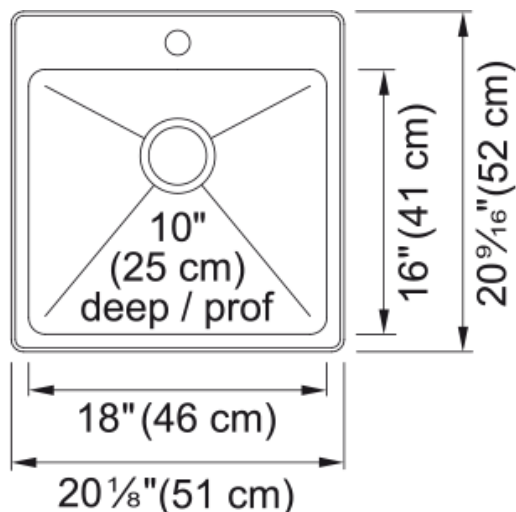

Steel Queen Dualmount Sink QSLF2020-10-1 | 101.0300.792

Technical Data

Aspect

Sink type	Sink
Type of material	Stainless steel
Number of bowls	1
Color	Steel
Surface finish	Silk

Product Dimensions

Exterior size: right to left	20.079
Exterior size: front to back	20.472
Large bowl size: right to left	18.11
Large bowl size: front to back	16.142
Large bowl: depth	9.843

Installation

Minimum cabinet size	24"
----------------------	-----

Product specifications

Installation type	Topmount / drop in
Drain hole	3 1/2"
Position of drainer	No drainer

Product identification

Product brand	Kindred
Collection	Steel Queen